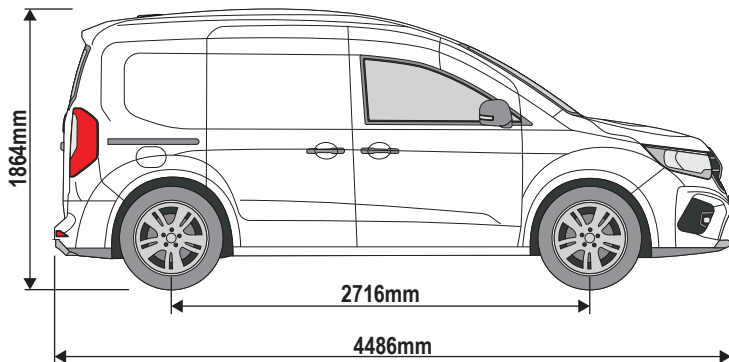

Wheel Base: L1

Roof Height: H1

Rear Doors: Twin

344-3

Vehicle:

Mercedes Citan 2022 on
Nissan Townstar 2022 on
Renault Kangoo 2022 on

Wheel Base: L1

Roof Height: H1