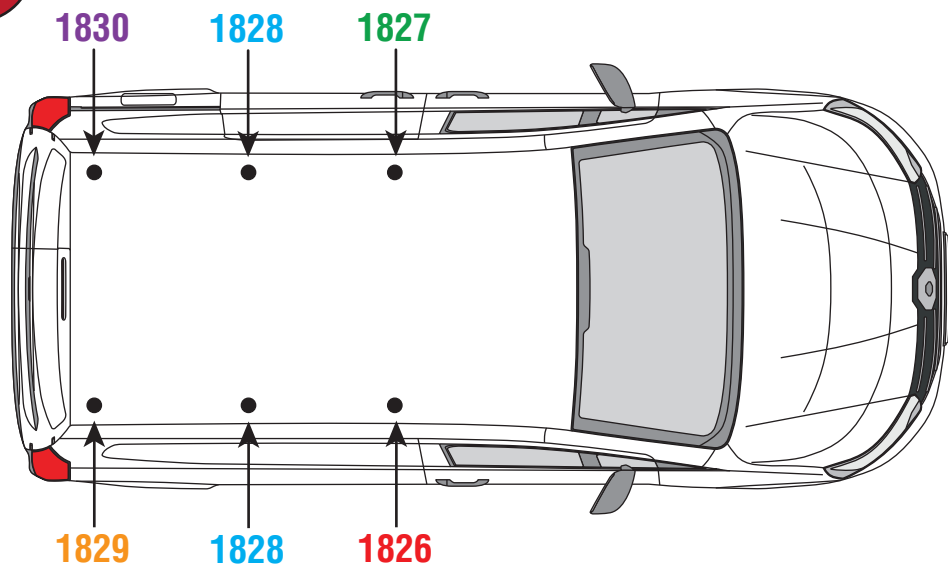

01

1826

1827

1828

1829

1830

02

03

EN - STICK GASKETS TO ALL BRACKETS
DE - KLEBEN SIE DIE DICHTUNG AN ALLEN HALTERUNGEN
FR - COUSSINETS ADHÉSIFS À TOUS LES SUPPORTS
NL - PLAK PAKKING OP ALLE BEUGELS
ES - PEGA LAS ALMOHADILLAS A TODOS LOS SOPORTES
IT - ADESIVI GUARNIZIONI A TUTTE LE STAFFE

SV - FÄST GUMMI PÅ ALLA FÄSTEN
DA - KLÆB GUMMI PÅ ALLE BESLAG
NO - PLIST GUMMI PÅ ALLE BRAKKETTER
PL - NAKLEJ USZCZELKI DO WSZYSTKICH WSPORNIKÓW
CS - PŘILEPTE TĚSNĚNÍ NA VŠECHNY DRŽÁKY