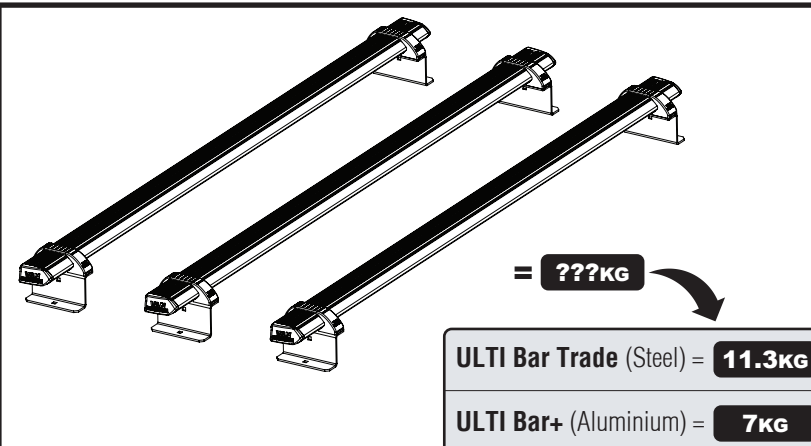

344-3

Vehicle:

Mercedes Citan 2022 on
Nissan Townstar 2022 on
Renault Kangoo 2022 on

Wheel Base: L1

Roof Height: H1

Rear Doors: Twin