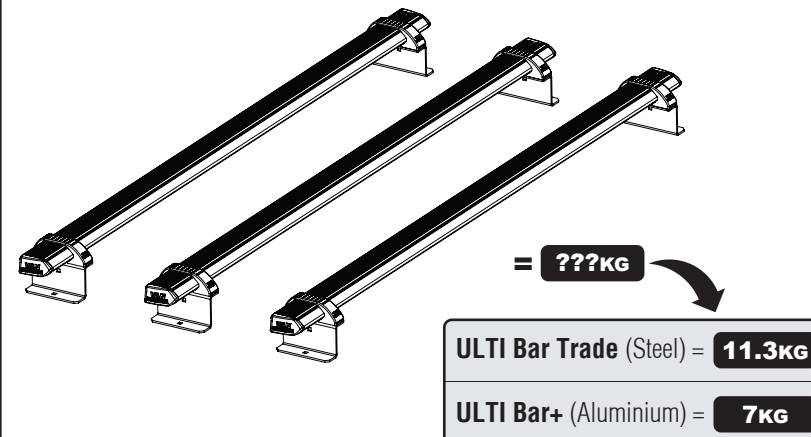

Wheel Base: L1

Roof Height: H1

Rear Doors: Twin

344-3

Vehicle:

Mercedes Citan 2022 on
Nissan Townstar 2022 on
Renault Kangoo 2022 on

Wheel Base: L1

Roof Height: H1