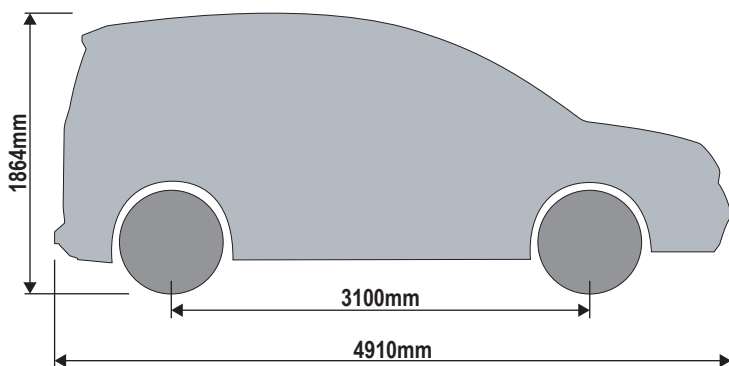

344-3

Vehicle:

Mercedes Citan 2022 on
Nissan Townstar 2022 on
Renault Kangoo 2022 on

Wheel Base: L1

Roof Height: H1

Rear Doors: Twin